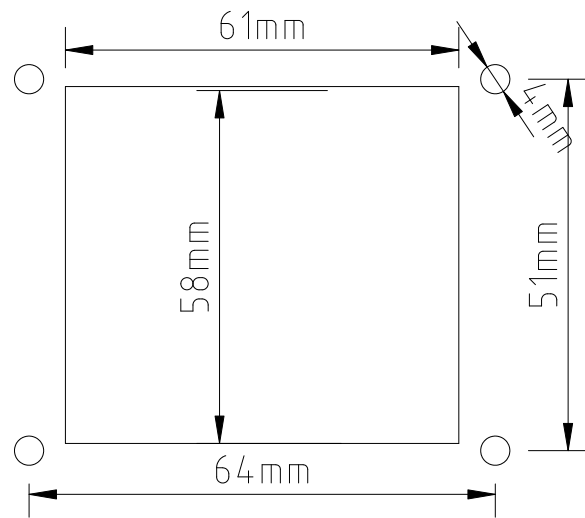

Top view

Side view

Fibre washer
Steel washer
Crinkle washer
Nut

Chassis cutout

Owner	Project	Revision 1.0
Primary Windings	Part	Page No. 1 of 1
	029100DT	Drawn by J.Wilkinson
Scale	Date 07/05/2019	Accepted