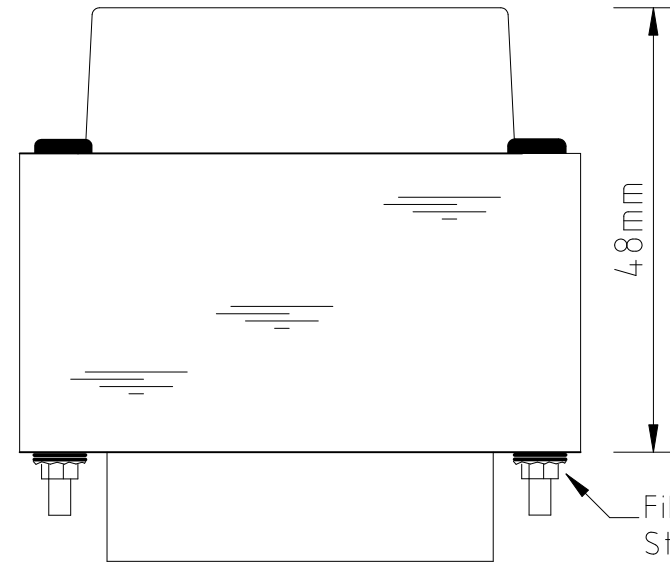

Top view

Side view

Fibre washer
Steel washer
Crinkle washer
Nut

Chassis cutout

Owner	Project	Revision 1.0
Primary Windings	Part	Page No. 1 of 1
	029100DT	Drawn by J.Wilkinson
Scale	Date 07/05/2019	Accepted